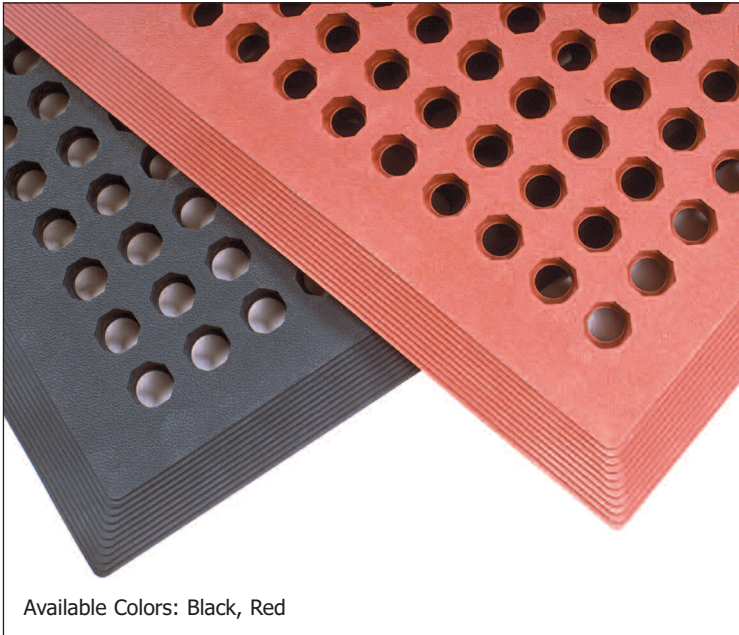

TEKNOR APEX
Under License To:
Superior Manufacturing Group

#544 Comfort Zone™ Safety/Anti-fatigue Matting

Available Colors: Black, Red

Comfort Zone™ is made from a solid rubber compound featuring a large hole drainage system and a textured top surface that facilitates drainage and minimizes slippage. Broad beveled borders on all four sides are an integral molded part of the mat reducing trip hazards and making it the perfect choice for applications where workers are moving on and off the mat frequently.

Black

QUALITY METER	FAIR	GOOD	BETTER	BEST	ULTIMATE
grease resistance					
comfort					
drainage					
wearability					
traction					

Red

QUALITY METER	FAIR	GOOD	BETTER	BEST	ULTIMATE
grease resistance					
comfort					
drainage					
wearability					
traction					

Application Requirements:

Flexible configurations, some exposure to grease, oils & water, drainage and comfort, beveled edges for cart traffic, easy handling

Drainage

Anti-Slip

Anti-Fatigue

Food Service

Food Processing

- Available in general purpose (black) and heavy-duty (red) rubber compounds for varying degrees of grease and oil protection
- Molded-in beveled edges to reduce trip hazards
- Drainage system removes liquid and debris from worker platform
- Overall thickness: 5/8"
- Stock Sizes: 3' x 5'