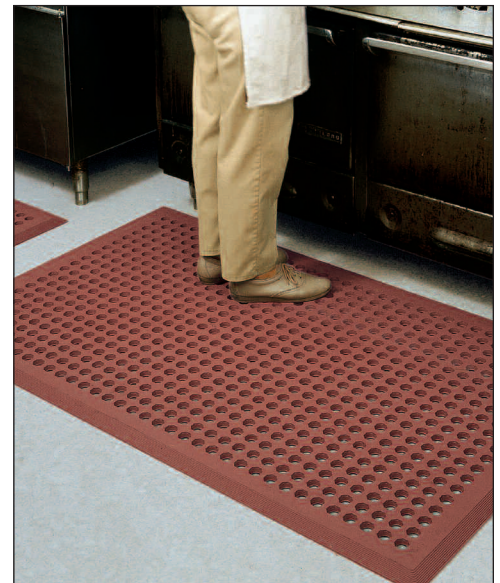

TEKNOR APEX
Under License To:
Superior Manufacturing Group

#544 Comfort Zone™ Safety/Anti-fatigue Matting

Available Colors: Black, Red

Comfort Zone™ is made from a solid rubber compound featuring a large hole drainage system and a textured top surface that facilitates drainage and minimizes slippage. Broad beveled borders on all four sides are an integral molded part of the mat reducing trip hazards and making it the perfect choice for applications where workers are moving on and off the mat frequently.

Black

QUALITY METER	FAIR	GOOD	BETTER	BEST	ULTIMATE
grease resistance					
comfort					
drainage					
wearability					
traction					

Red

QUALITY METER	FAIR	GOOD	BETTER	BEST	ULTIMATE
grease resistance					
comfort					
drainage					
wearability					
traction					

Application Requirements:

Flexible configurations, some exposure to grease, oils & water, drainage and comfort, beveled edges for cart traffic, easy handling

Drainage

Anti-Slip

Anti-Fatigue

Food Service

Food Processing

- Available in general purpose (black) and heavy-duty (red) rubber compounds for varying degrees of grease and oil protection
- Molded-in beveled edges to reduce trip hazards
- Drainage system removes liquid and debris from worker platform
- Overall thickness: 5/8"
- Stock Sizes: 3' x 5'