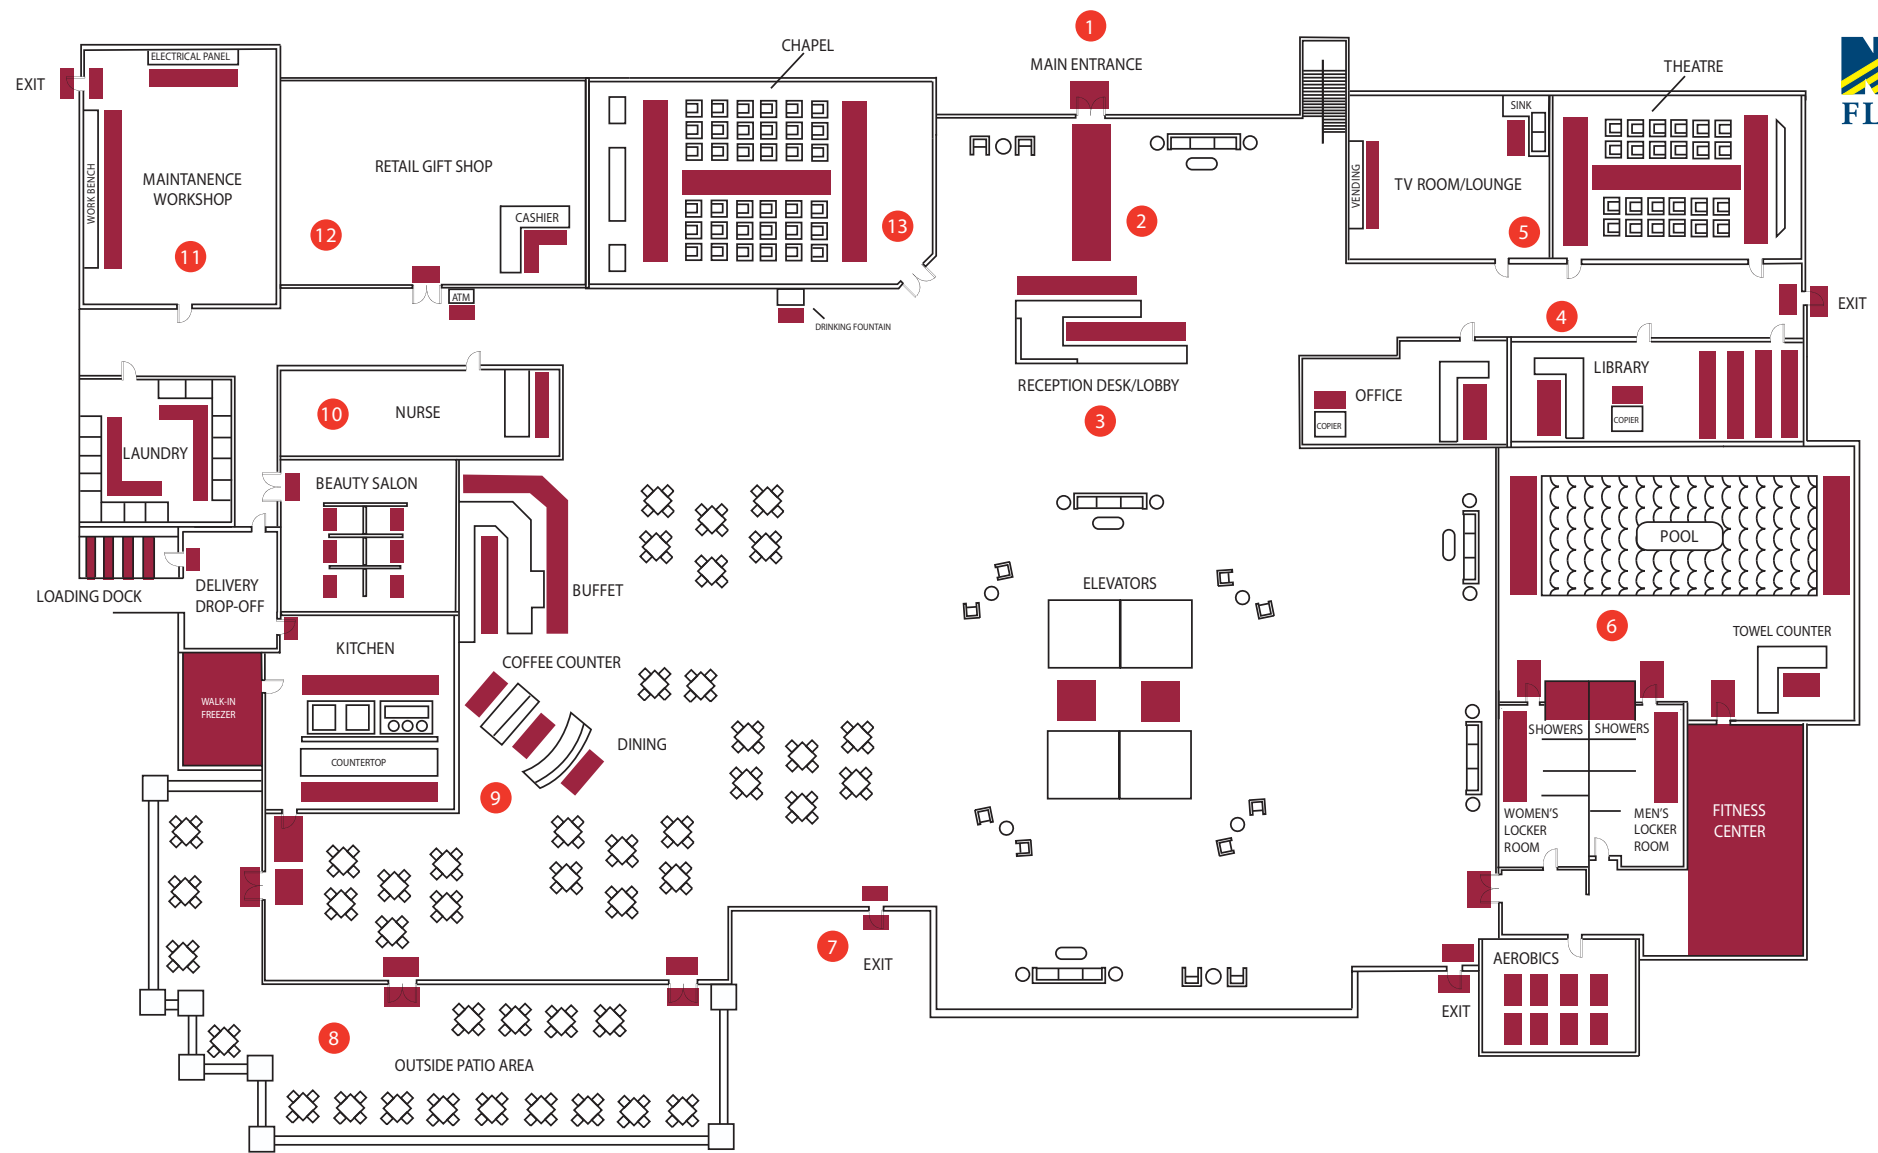

LOCATION ITEM # - PRODUCT

1 MAIN ENTRANCE (OUTSIDE)	231 - Prelude™ - GREENTRAX 340 - Soil Guard™ - GREENTRAX 345 - Rubber Brush™ - GREENTRAX	
2 MAIN ENTRANCE (INSIDE)	117 - Heritage Rib® - GREENTRAX 136 - Polynib™ - GREENTRAX 139 - Boulevard™ - GREENTRAX 145 - Preference® 150 - Aqua Trap® - GREENTRAX 370 - Master Trax™	118 - Arrow Trax™ - GREENTRAX 138 - Uptown™ - GREENTRAX 141 - Ovation™ - GREENTRAX 146 - Encore™ - GREENTRAX 161 - Barrier Rib™ - GREENTRAX Logo Mats
3 RECEPTION DESK/ LOBBY	T17 - Superfoam® 130 - Sabre™ Decalon® 170 - OrienTrax™ 410 - Airug® 470 - Marble Sof-Tyle™	970 - Marble Sof-Tyle™ Grande™ Logo Mats
4 OFFICE/LIBRARY	T17 - Superfoam® 410 - Airug® 479 - Cushion Trax® 825 - Cushion-Stat™	170 - OrienTrax™ 470 - Marble Sof-Tyle™ 769 - Clear Trax™
5 TV ROOM/THEATRE	105 - Chevron 130 - Sabre™ Decalon® 136 - Polynib™ - GREENTRAX 769 - Clear Trax™	117 - Heritage Rib® 131 - Dante™ Decalon® 543 - Cushion-Tred™ - MICROSTOP (Red only) 562 - Sanitop® - MICROSTOP (Gray & Red only)
6 POOL/FITNESS AREA	045 - Weight Room Matting 266 - Wayfarer® Custom 523 - Modular Lok-Tyle™ 531 - Safety Grid™	265 - Wayfarer® 411 - Sof-Tred™ 755 - Niru® Versa Runner® - MICROSTOP 758 - Niru® Knob-Top Runner® - MICROSTOP
7 SIDE/REAR EXITS	117 - Heritage Rib® 146 - Encore™ - GREENTRAX 167 - Portrait™ - GREENTRAX 340 - Soil Guard™ - GREENTRAX	118 - Arrow Trax™ - GREENTRAX 166 - Guzzler™ - GREENTRAX 168 - Opus™ - GREENTRAX 345 - Rubber Brush™ - GREENTRAX
8 OUTSIDE PATIO	117 - Heritage Rib® 146 - Encore™ - GREENTRAX 167 - Portrait™ - GREENTRAX 340 - Soil Guard™ - GREENTRAX	118 - Arrow Trax™ - GREENTRAX 166 - Guzzler™ - GREENTRAX 168 - Opus™ - GREENTRAX 345 - Rubber Brush™ - GREENTRAX
9 KITCHEN/DINING/ DELIVERY	T17 - Superfoam® 117 - Heritage Rib® 118 - Arrow Trax™ - GREENTRAX 130 - Sabre™ Decalon® 231 - Prelude™ - GREENTRAX 265 - Wayfarer® 543 - Cushion-Tred™ - MICROSTOP (Red only) 550 - Cushion-Ease® - MICROSTOP (Red only) 556 - Cushion-Ease® Solid - MICROSTOP (Red only) 562 - Sanitop® - MICROSTOP (Gray & Red only) 680 - Safety Trax™ 750 - V-Groove Runner (Rubber) 755 - Niru® Versa Runner® - MICROSTOP 758 - Niru® Knob-Top Runner® - MICROSTOP 765 - Deep Freeze Mat™ Cutting Boards	
10 BEAUTY SALON/ NURSE	T17 - Superfoam® 410 - Airug® 447 - Comfort-Eze 470 - Marble Sof-Tyle™ 970 - Marble Sof-Tyle™ Grande™ Logo Mats	
11 LAUNDRY/ MAINTENANCE	T17 - Superfoam® 410 - Airug® 419 - Diamond Sof-Tred™ 479 - Cushion Trax® 562 - Sanitop® - MICROSTOP (Gray & Red only) 750 - V-Groove Runner (Rubber) 825 - Cushion-Stat™ 826 - Diamond Stat™ 830 - Switchboard Matting 831 - Diamond Switchboard Matting 950 - Knee RX Kneeling Pad 951 - Knee RX Heavy Duty Kneeling Pad	
12 RETAIL GIFT SHOP	T17 - Superfoam® 118 - Arrow Trax™ - GREENTRAX 410 - Airug® 470 - Marble Sof-Tyle™ Logo Mats	117 - Heritage Rib® 130 - Sabre™ Decalon® 419 - Diamond Sof-Tred™ 970 - Marble Sof-Tyle™ Grande™ Logo Mats
13 CHAPEL	130 - Sabre™ Decalon® 131 - Dante™ Decalon® 769 - Clear Trax™	

CHOOSING THE RIGHT MAT